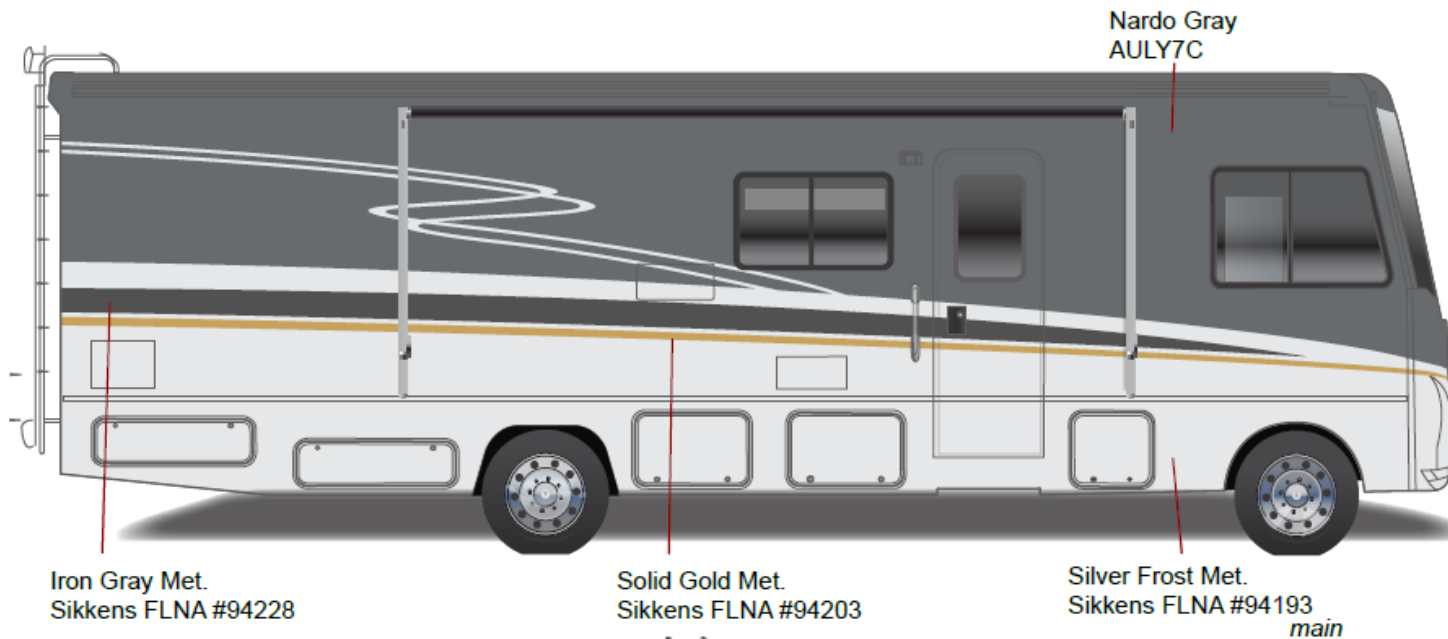

Adventurer

Full Body Paint Option Code 95C/Frost Gray

Painted by CDI*