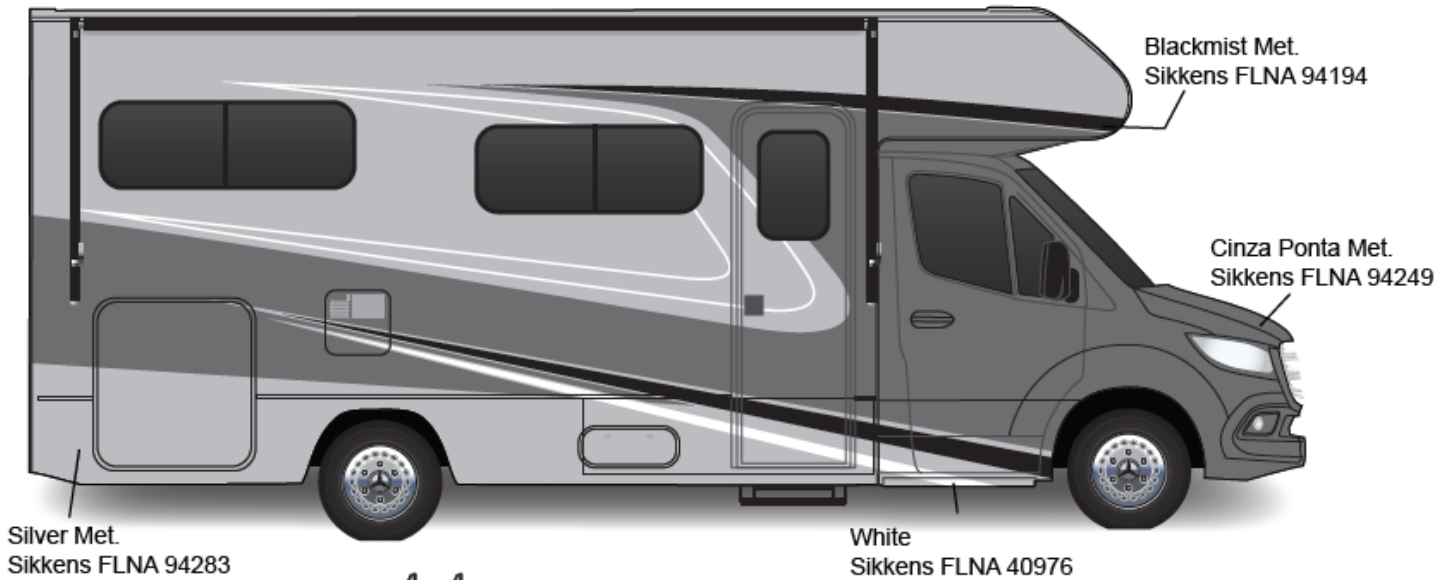

Vita & Porto

Full Body Paint Option Code 95E/Harbor

Painted by CDI*