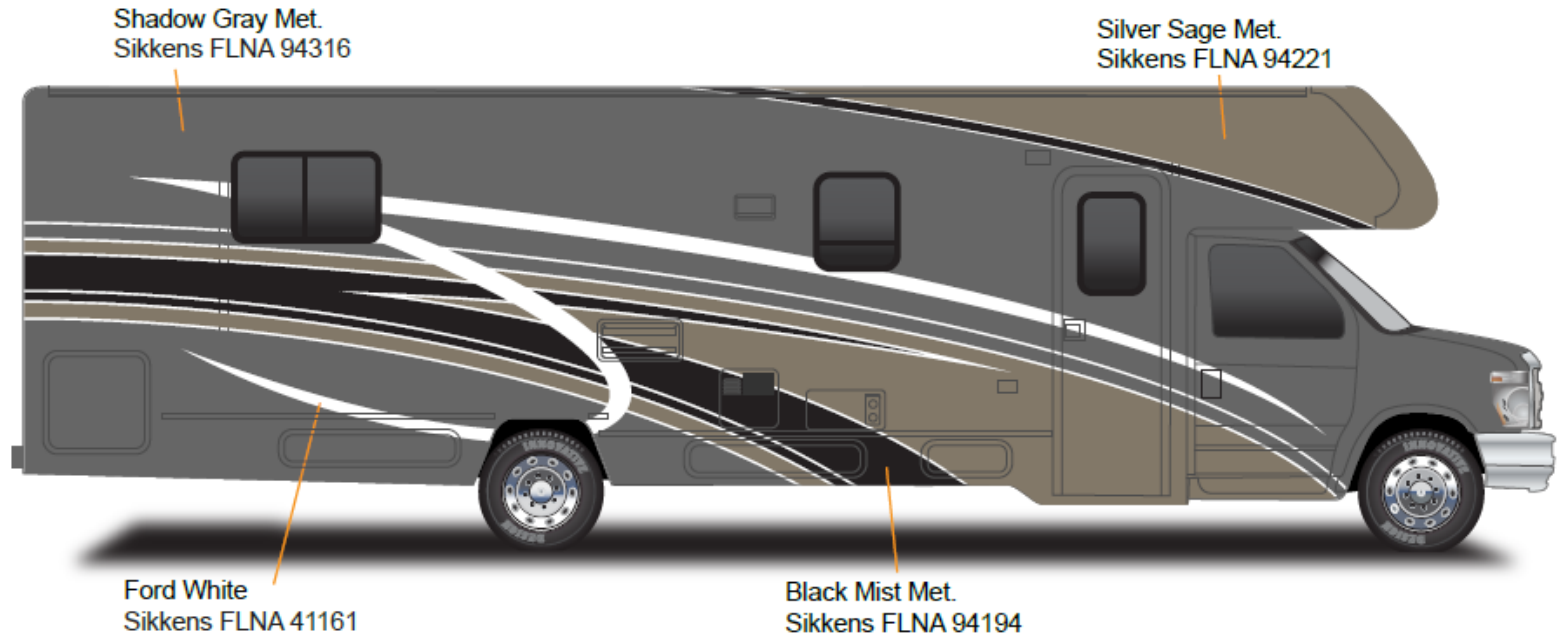

Minnie Winnie & Spirit

Full Body Paint Option Code 95E/Suede

Painted by CDI*