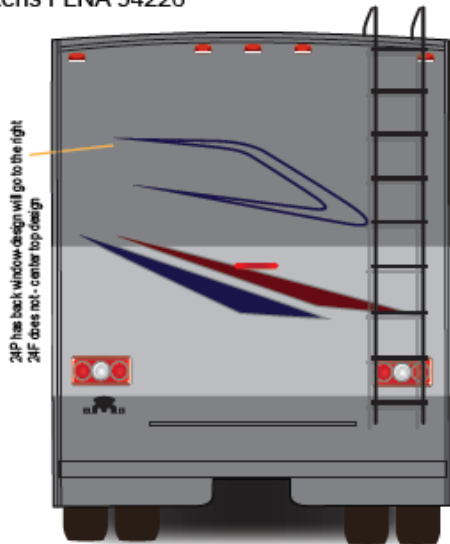

Vita & Porto

Full Body Paint Option Code 95F/Anthem

Painted by CDI*