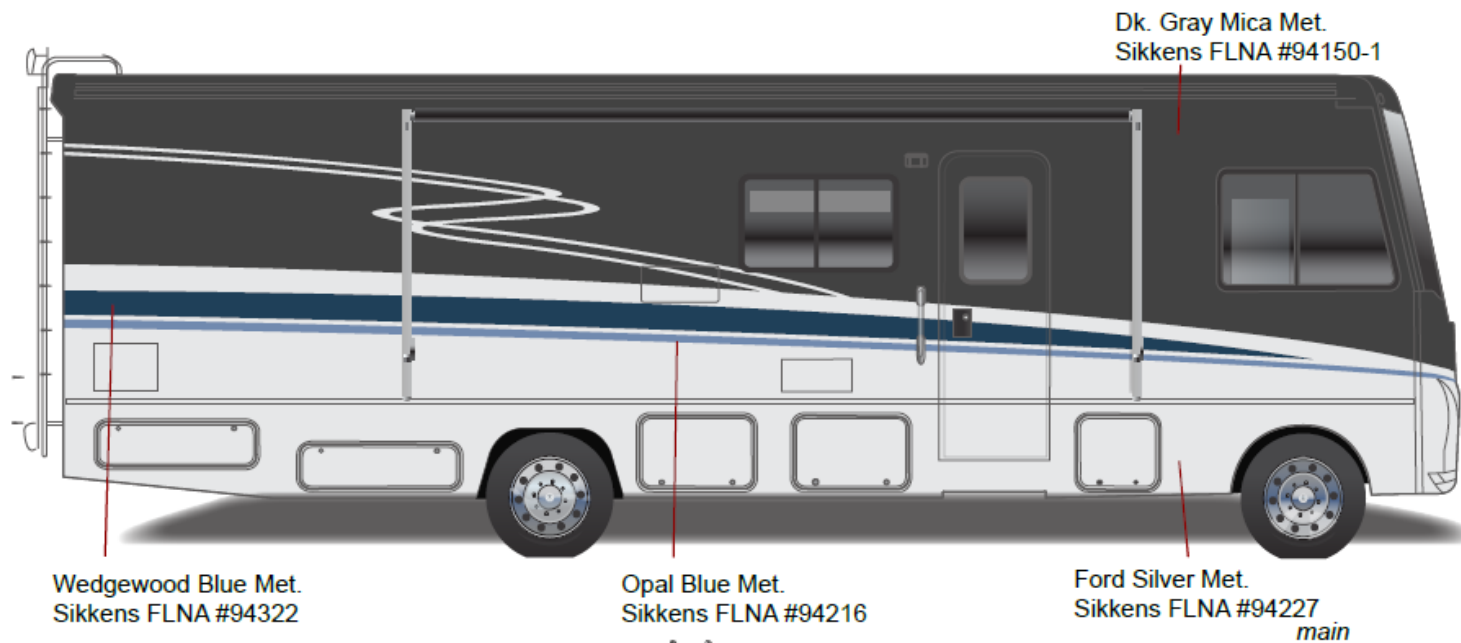

Adventurer

Full Body Paint Option Code 95F/Nightshade

Painted by CDI*