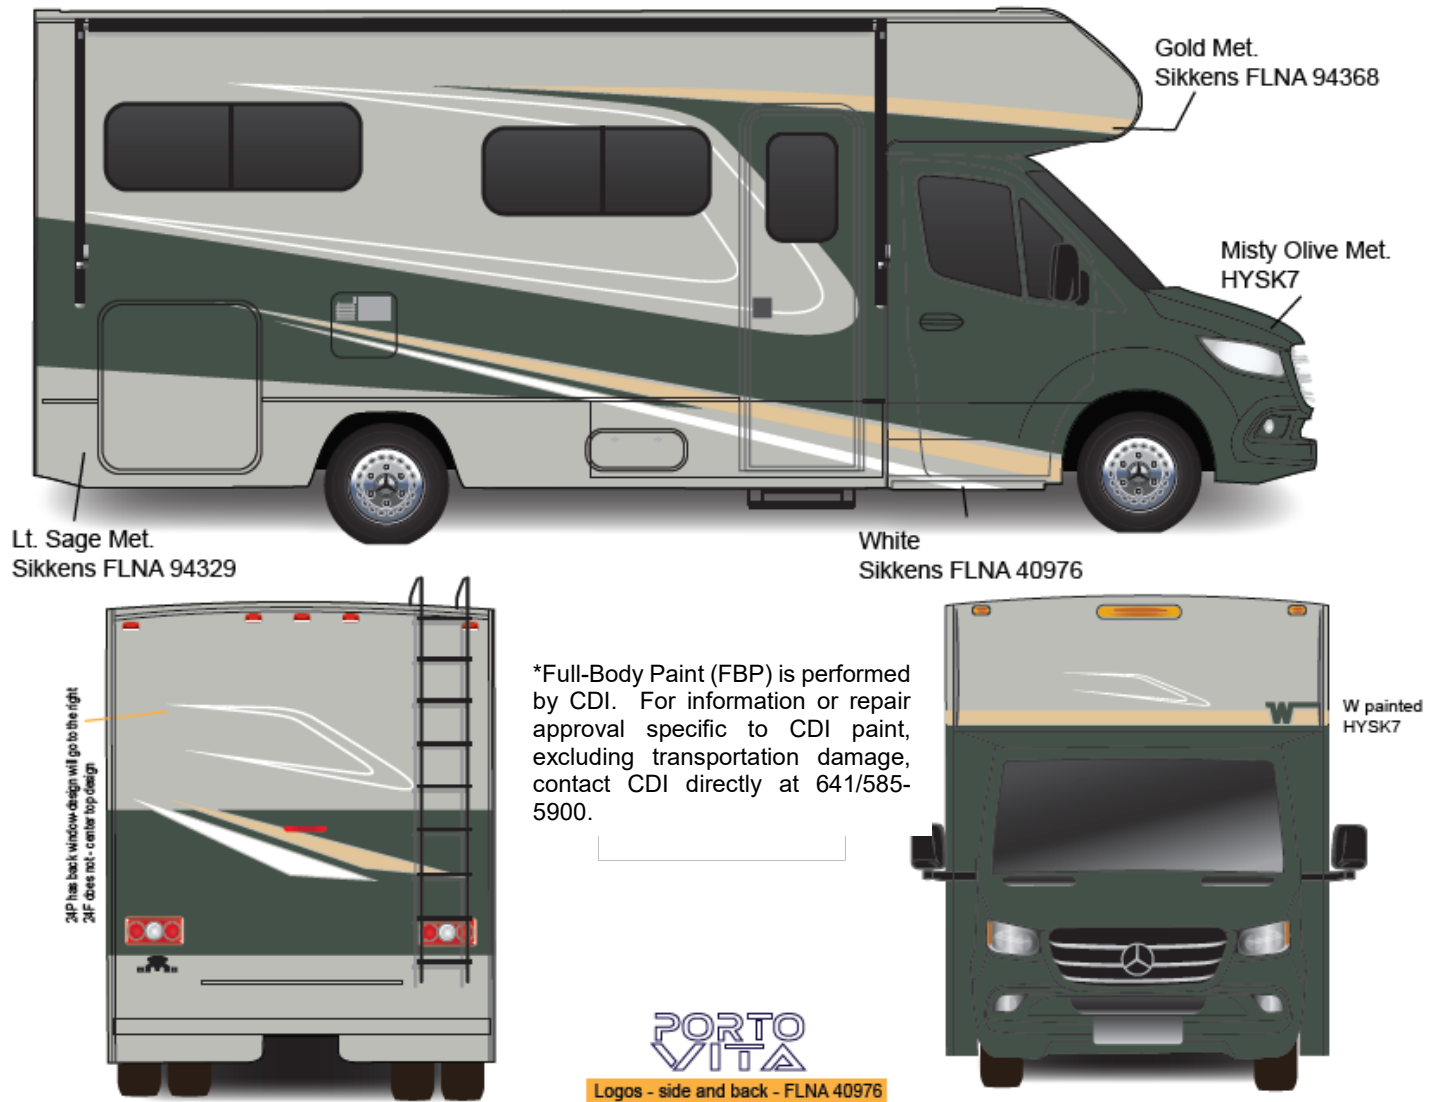

Vita & Porto

Full Body Paint Option Code 95C/Spruce Mist

Painted by CDI*

*Full-Body Paint (FBP) is performed by CDI. For information or repair approval specific to CDI paint, excluding transportation damage, contact CDI directly at 641/585-5900.