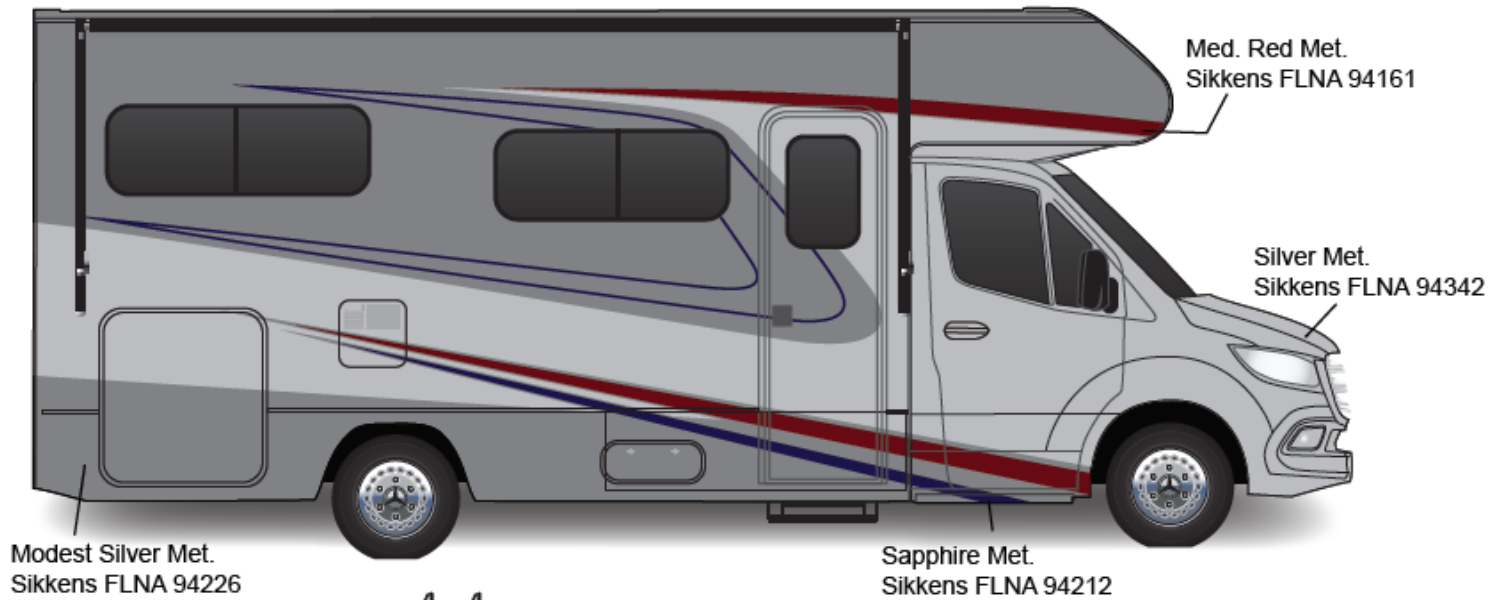

Vita & Porto

Full Body Paint Option Code 95F/Anthem

Painted by CDI*