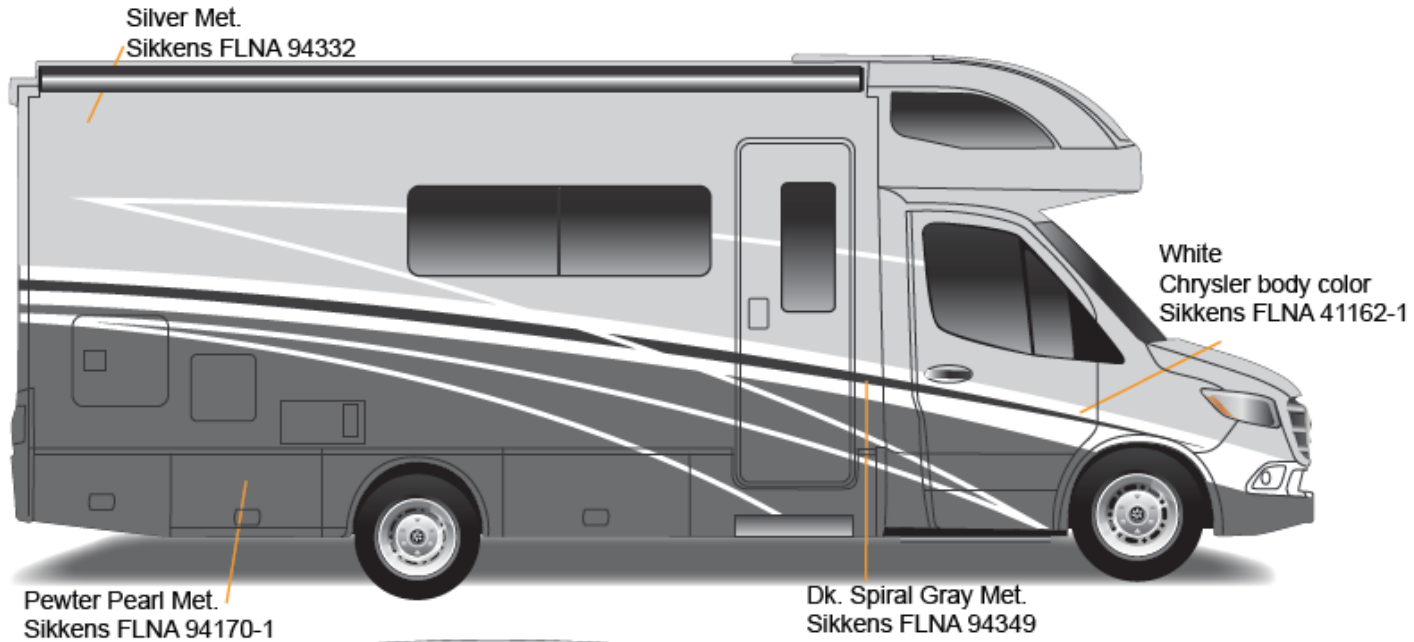

View & Navion

Full Body Paint Option Code 95E/Bay Mist II

Painted by CDI*