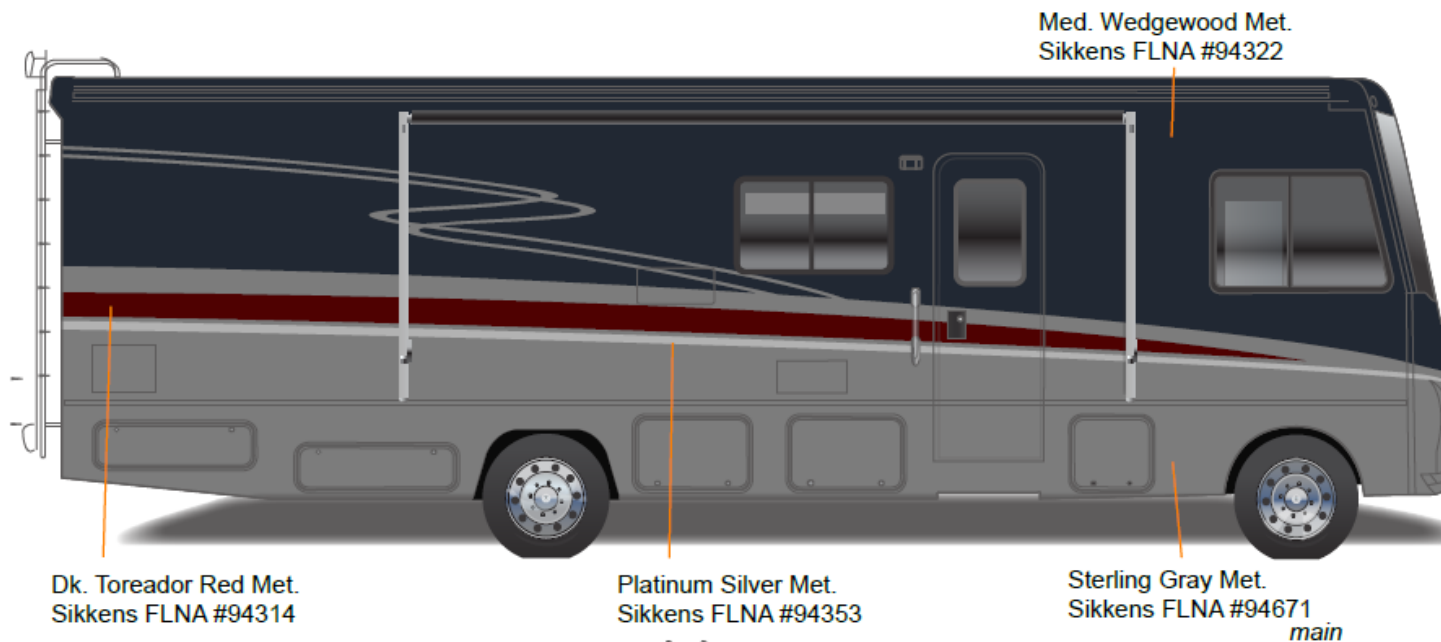

Adventurer

Full Body Paint Option Code 95E/Wedgewood

Painted by CDI*